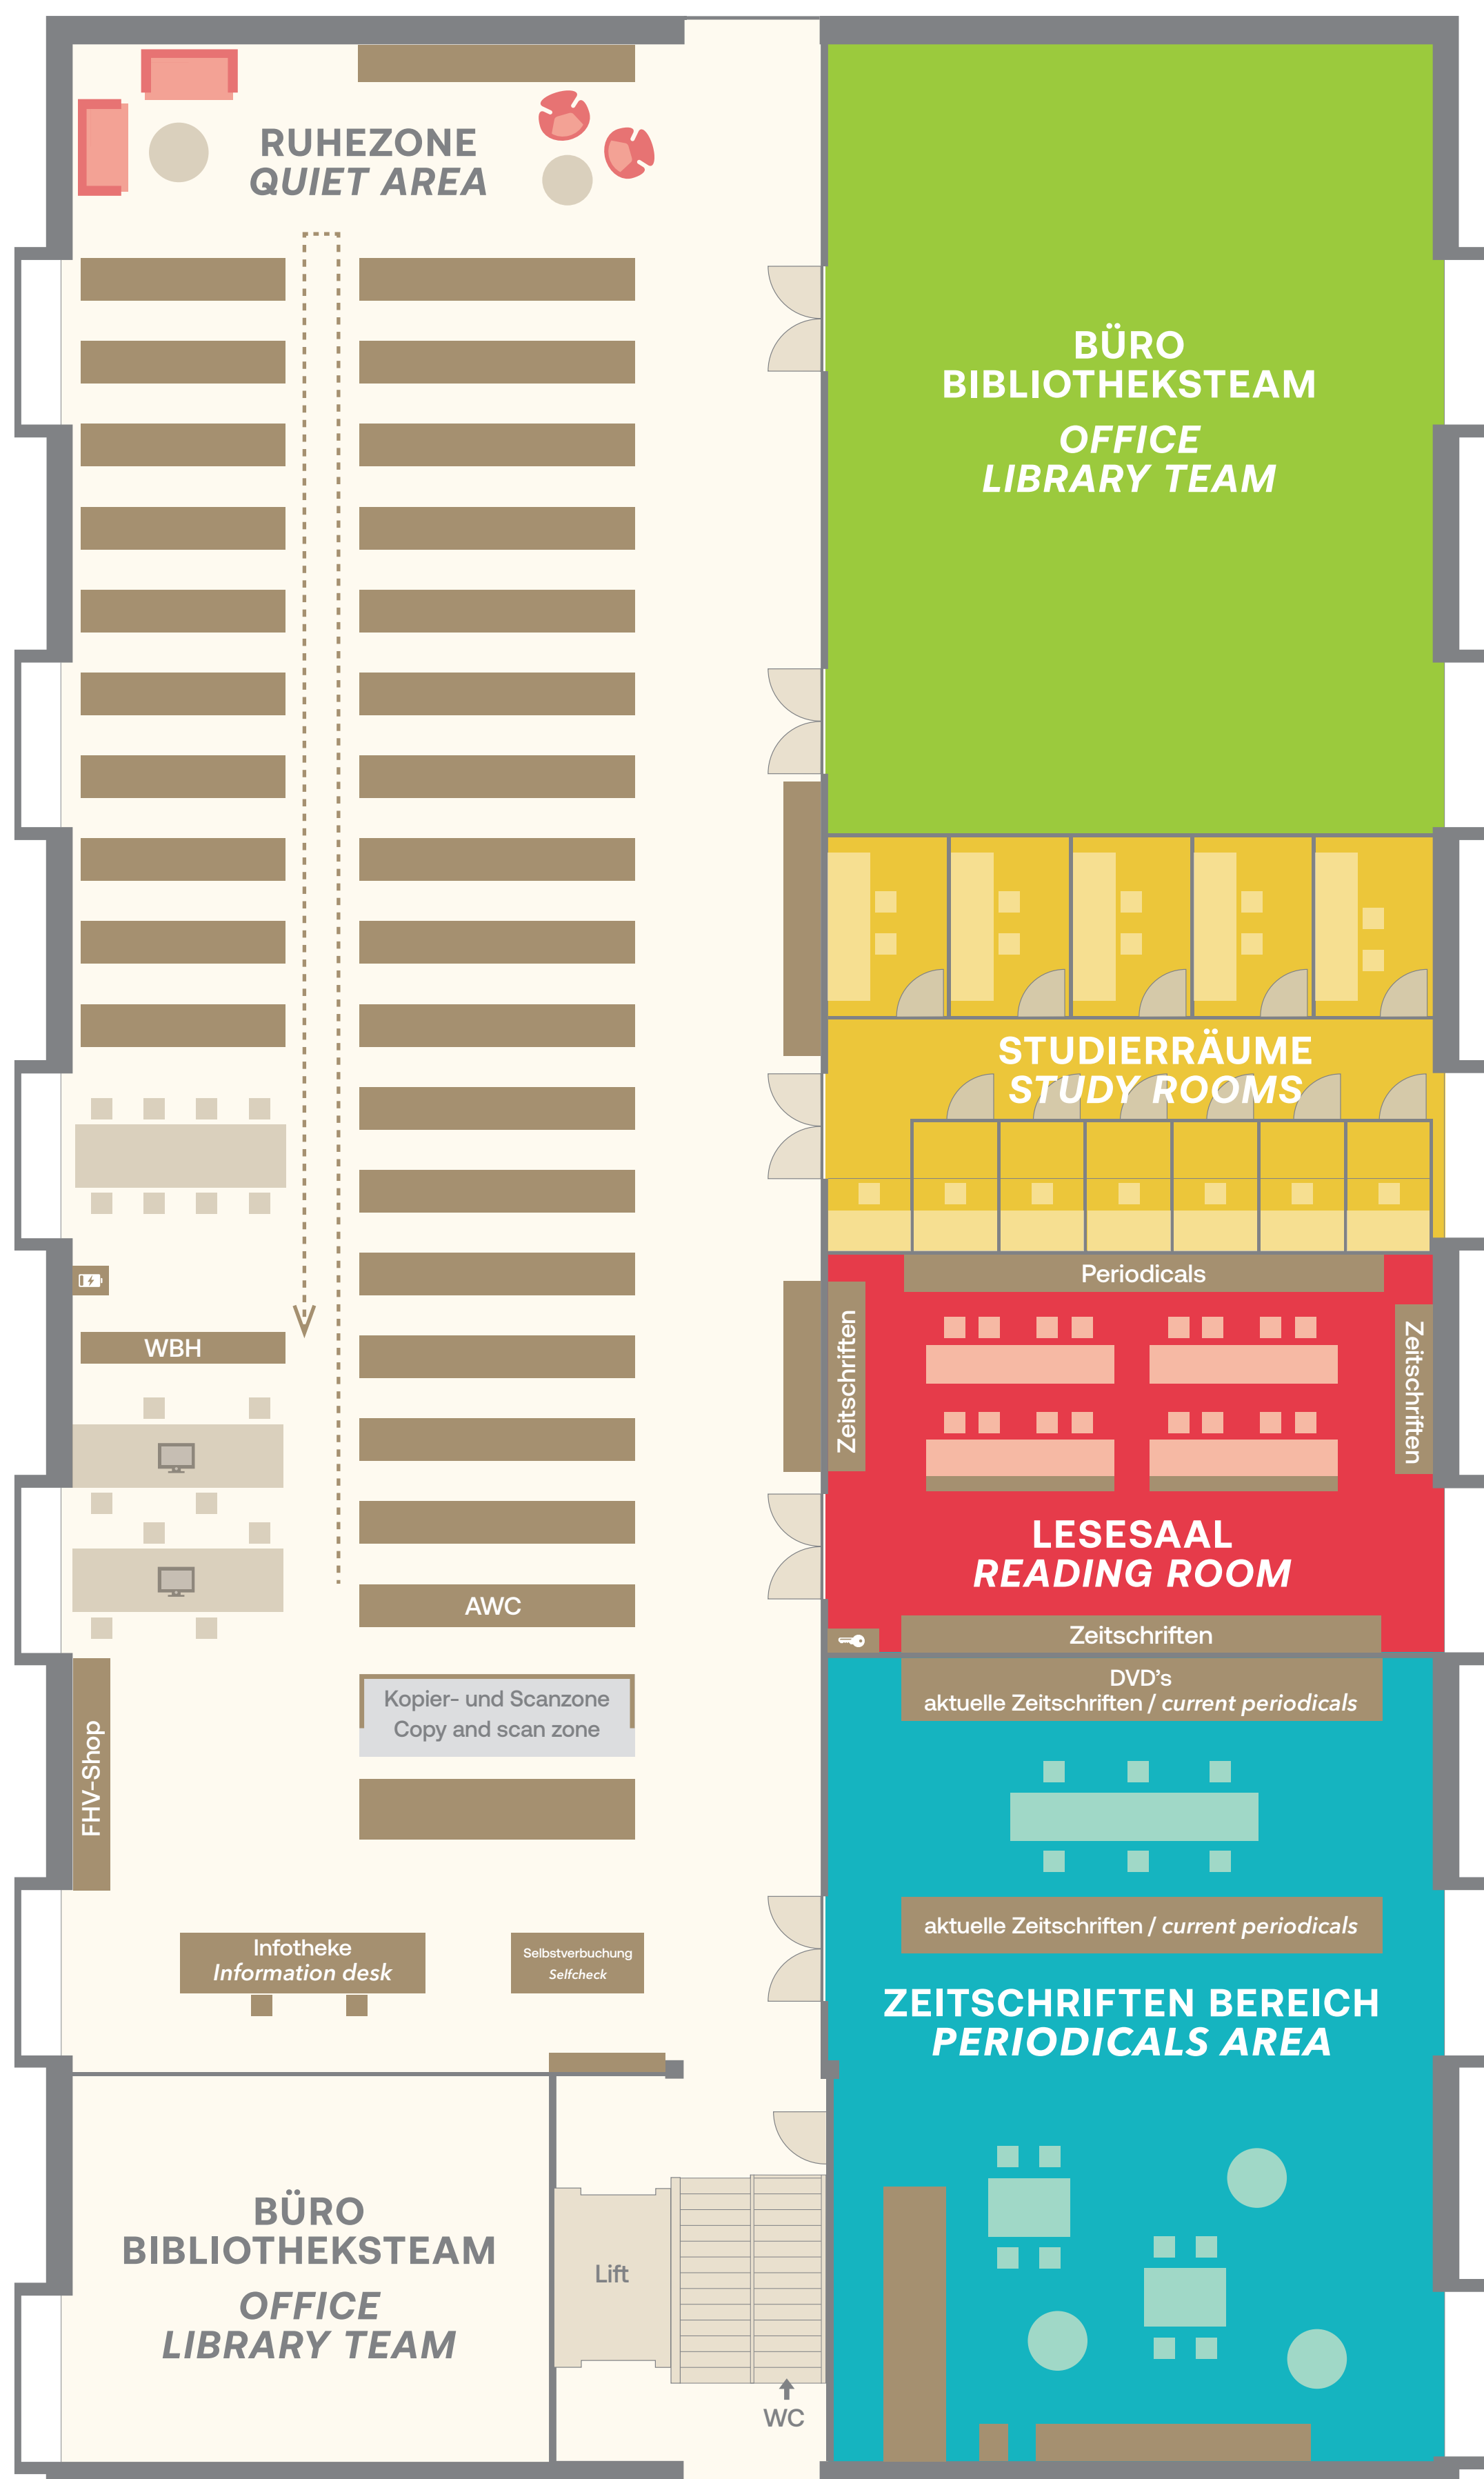

# ORIENTIERUNGSPLAN BIBLIOTHEK

## ORIENTATION PLAN LIBRARY

- Legende / Legend
- 🔑 Schließfächer / lockers
  - 🔌 Ladestation / charging station

← Bücherklappe (C-Trakt)  
Book flap (Building C)

remoteLocker

↓  
Foyer Achstraße